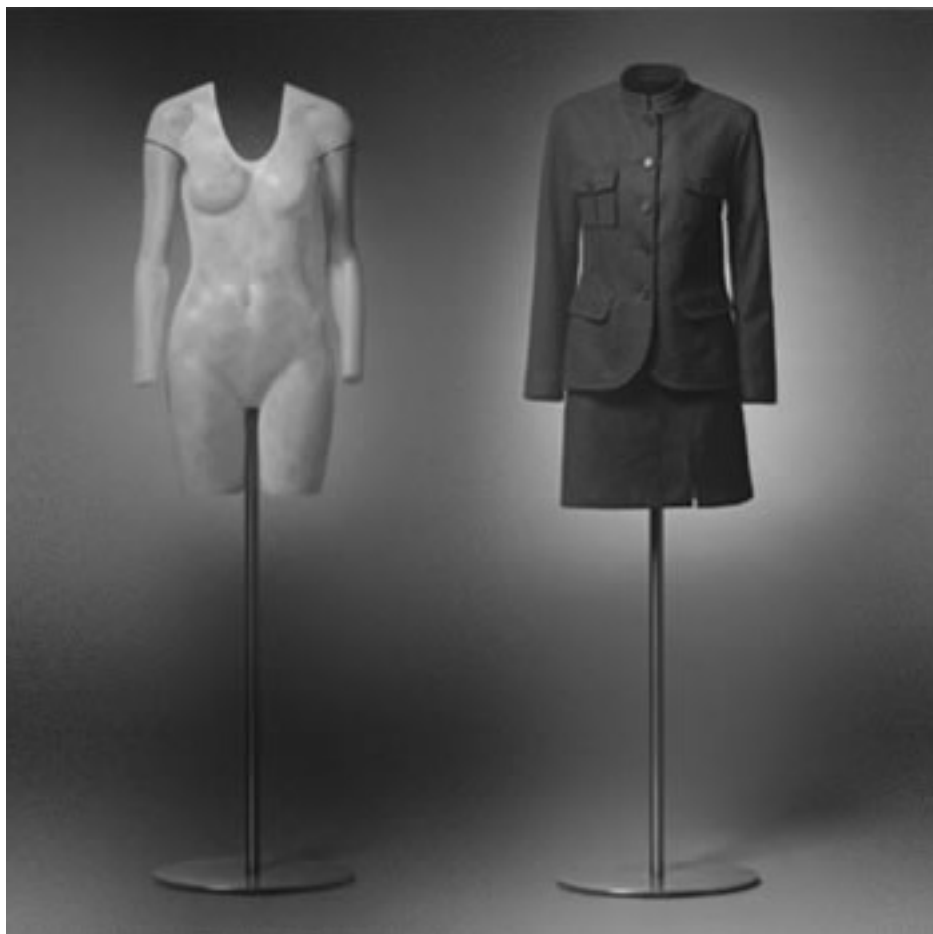

Ghost

FT-904

Bust 34 in, Waist 24 in, Hips 35 in. Shown in clear resin. Available painted.

SHOWROOM

PH. 212 366-9040 FX. 212 366-9048

MANNEQUINS FORMS FIXTURES FURNITURE DECORATIVES ACCESSORIES

GOLDSMITH
NEW YORK