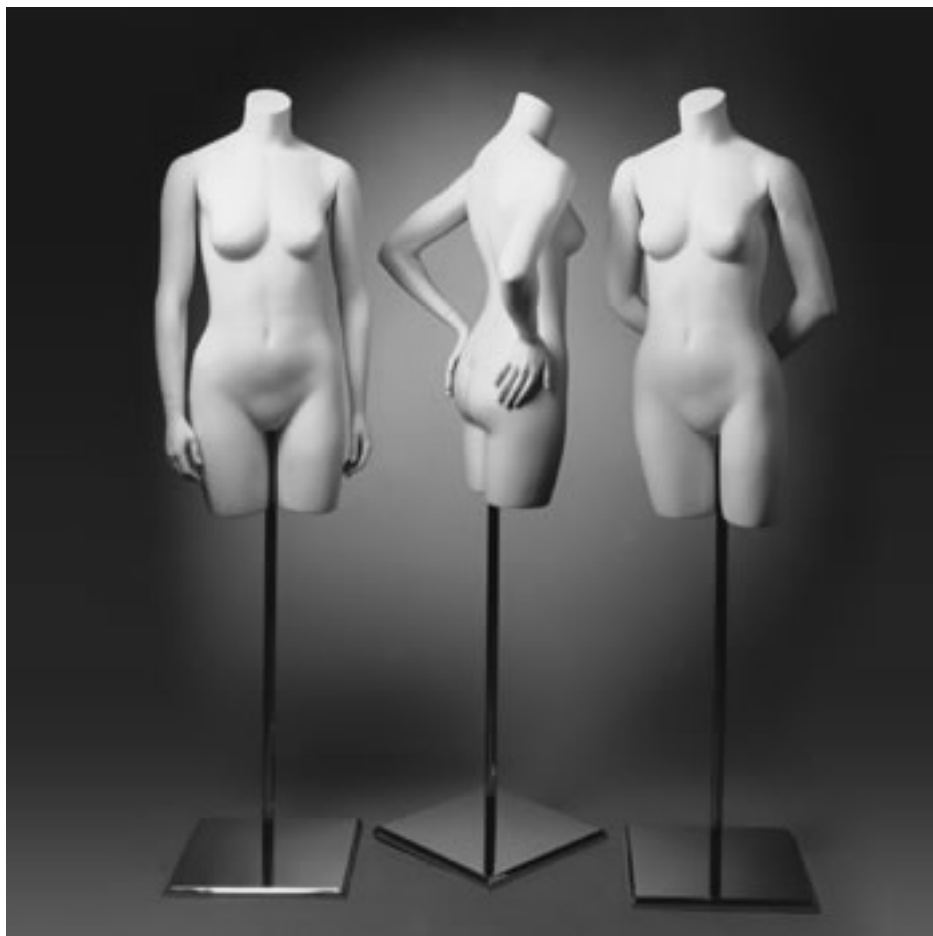

Petite Torso

704-S, 704-H, 704-R

FT-704 C Armless. One body with 3 interchangeable arm positions, or arm cap."

SHOWROOM

PH. 212 366-9040 FX. 212 366-9048

MANNEQUINS FORMS FIXTURES FURNITURE DECORATIVES ACCESSORIES